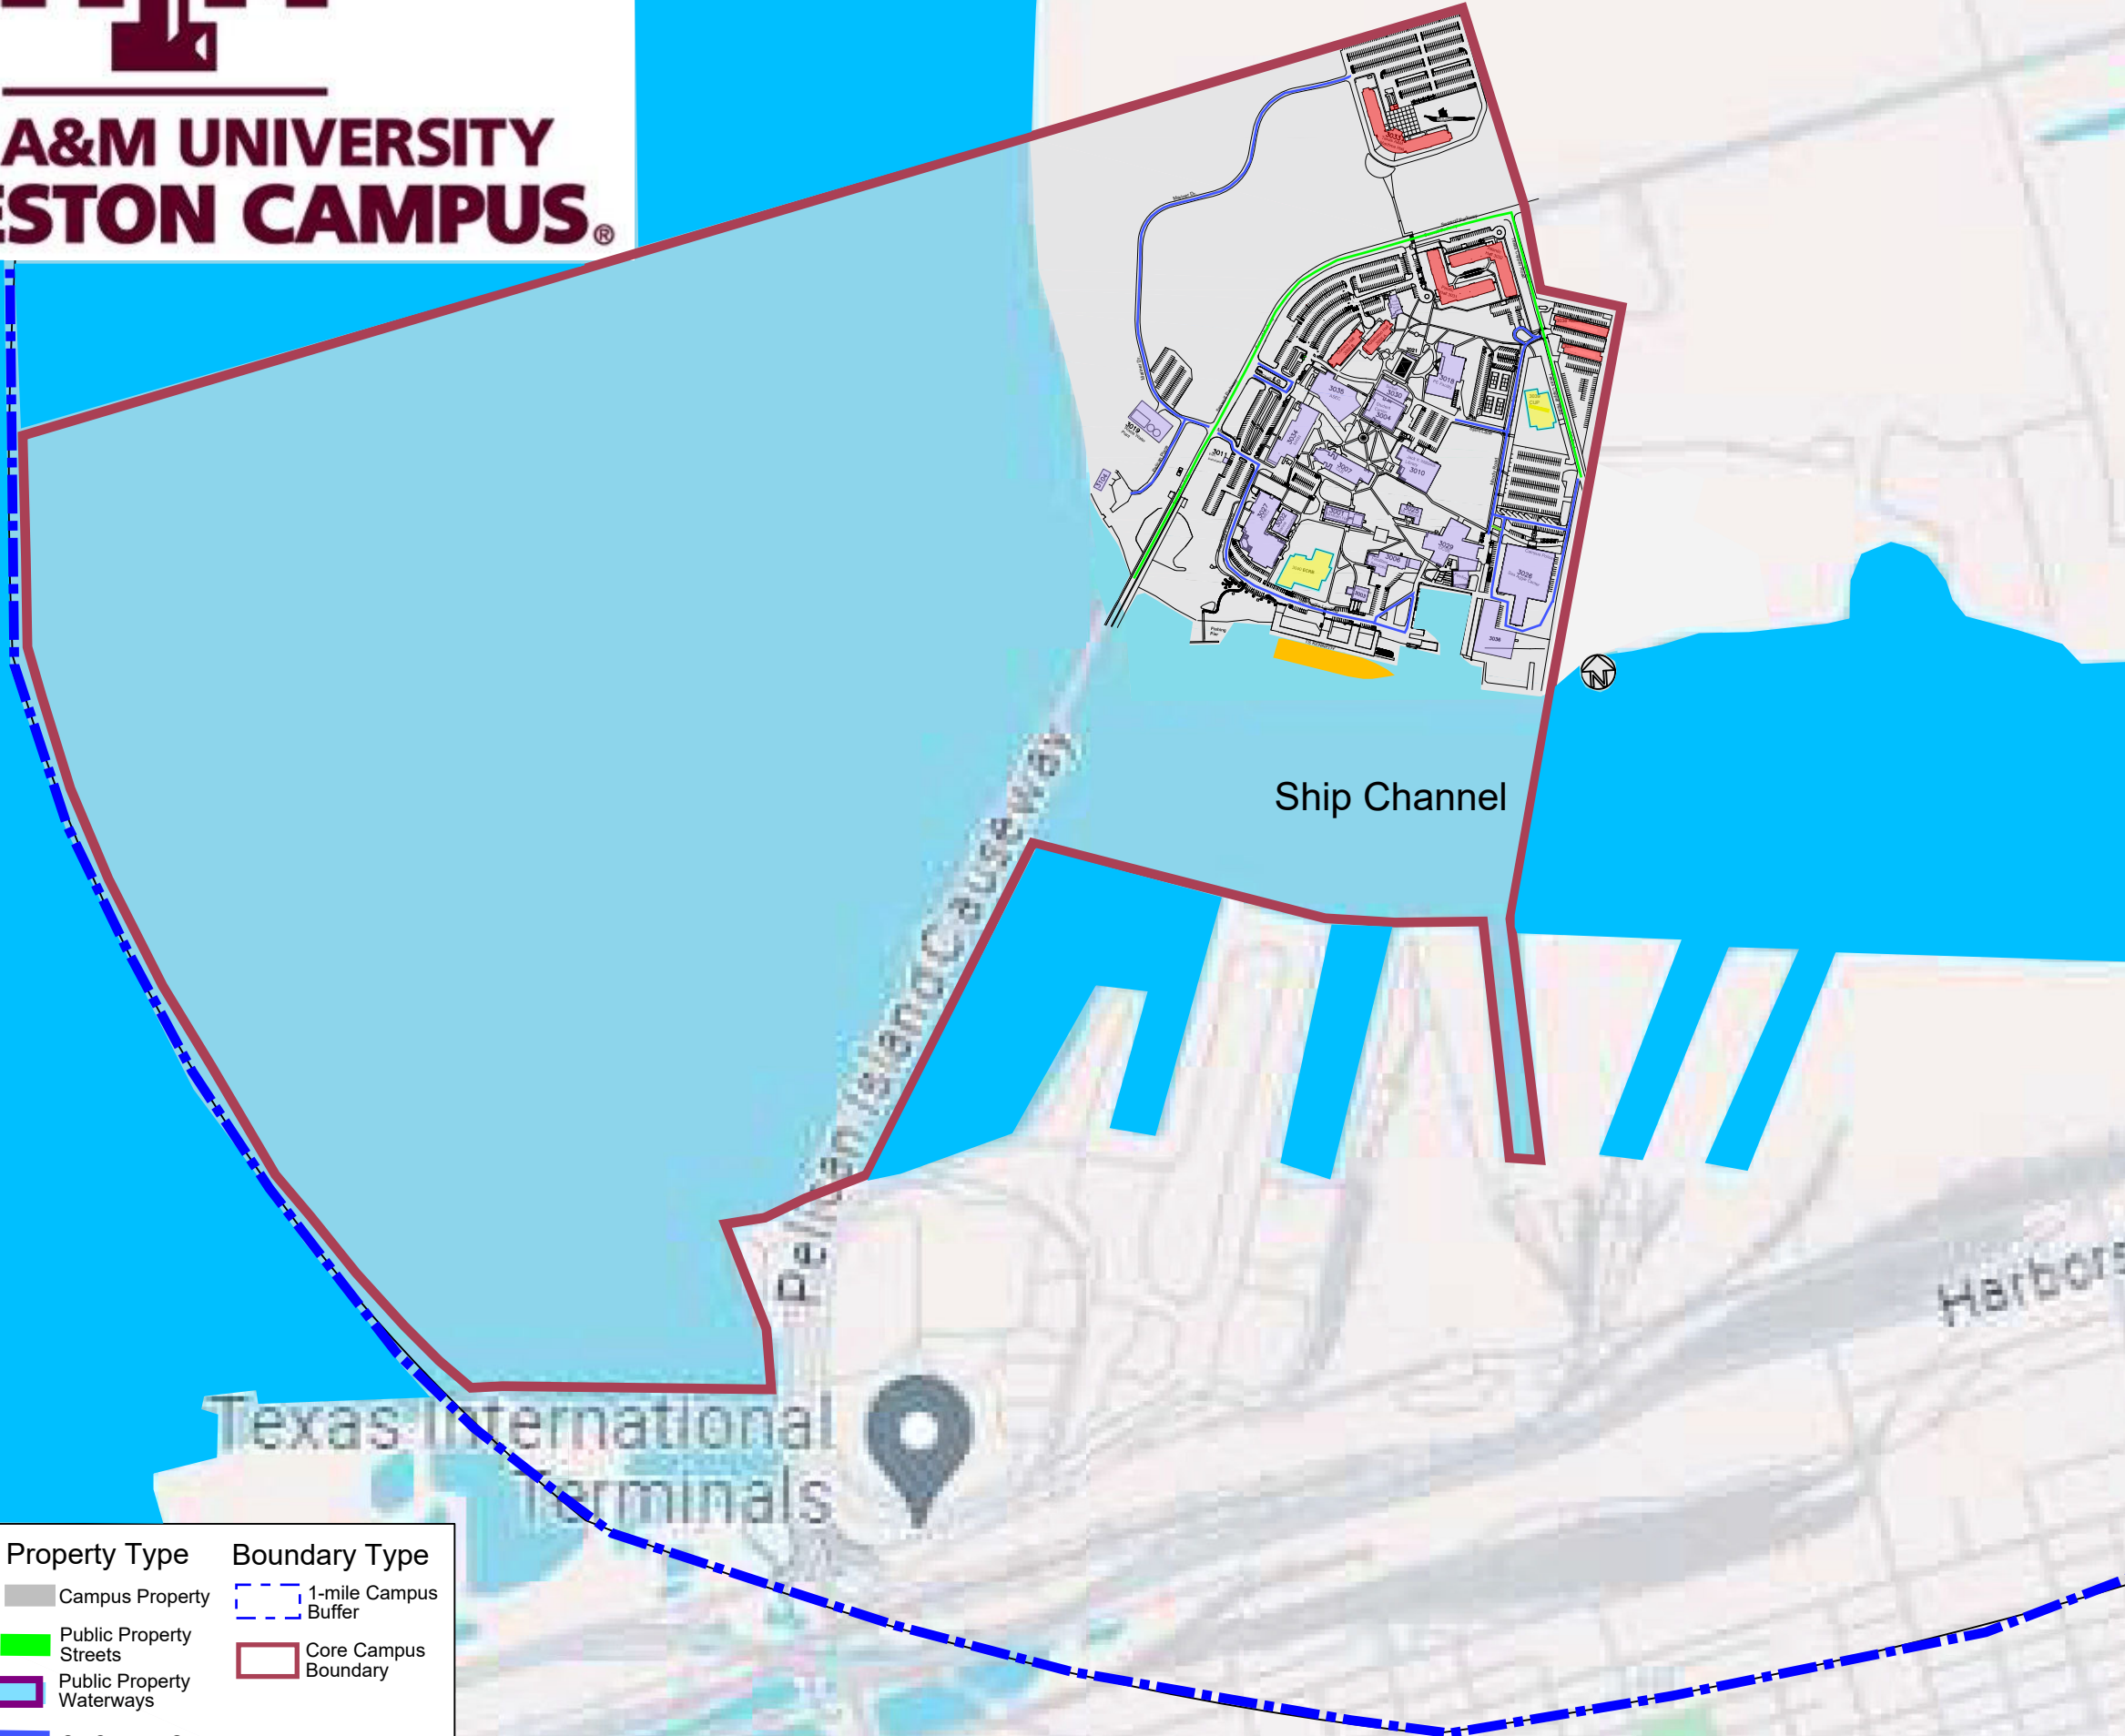

TEXAS A&M UNIVERSITY GALVESTON CAMPUS®

Structure Type	Property Type	Boundary Type
On-Campus	Campus Property	1-mile Campus Buffer
On-Campus Housing	Public Property Streets	Core Campus Boundary
Construction	Public Property Waterways	
	On-Campus Street	